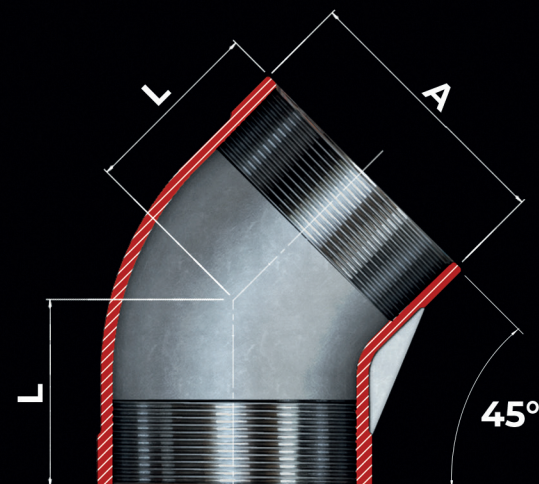

Cotovelo 45°

OD

A

L

1/4"

17,5

17,0

3/8"

20,8

20,0

1/2"

27,6

22,0

3/4"

32,6

25,0

1"

40,8

30,0

1.1/4"

48,5

31,0

1.1/2"

55,0

99,3

54,0

4"

125,0

64,0

Matéria Prima

Aço Inoxidável ASTM
A351 CF8 (304)

Extremidades