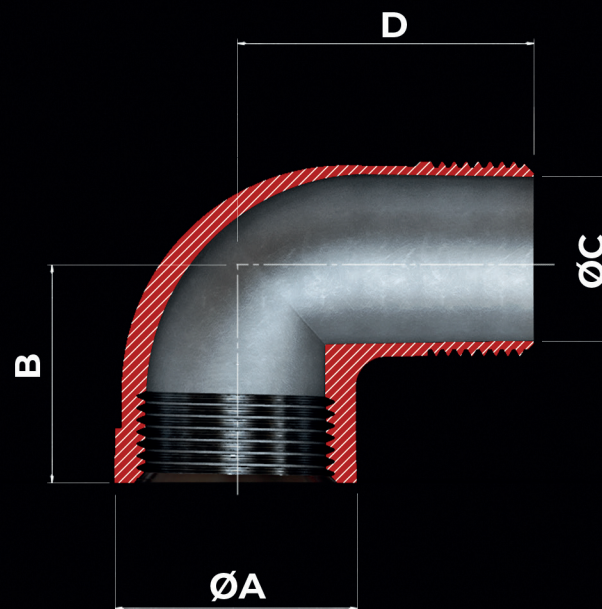

Cotovelo 90° MF Inox

OD	ØA	B	ØC	D
1/4"	17,5	19,0	7,0	27,5
3/8"	20,5	22,0	10,4	32,0
1/2"	28,0	27,5	14,8	37,8
3/4"	33,2	32,5	20,5	42,3
1"	40,3	38,5	26,0	51,1
1.1/4"	48,5	43,0	34,0	54,0
1.1/2"	55,0	48,0	40,0	63,7
2"	68,0	57,0	51,0	70,0
2.1/2"	84,5	69,0	65,5	83,0
3"	98,0	78,0	77,5	94,0
4"	125,0	97,0	101,5	115,0

Matéria Prima

Aço Inoxidável ASTM
A351 CF8 (304)

Extremidades

BSP 150#

Todas as medidas poderão sofrer alterações sem aviso prévio